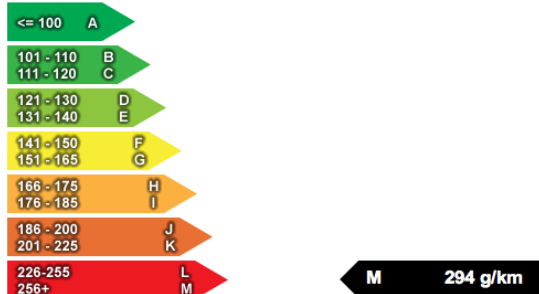

Vehicle Identification Details Number

Vehicle Identification Number confirmed as SAMPLEVIN on UNKNOWN at UNKNOWN. We can confirm that this is the correct Vehicle Identification Number for this Vehicle Registration Mark. You should check that this number is the same on the vehicle and matches all documentation.

Vehicle Check Data Insurance Registration Details

⚠ Vehicle Check Data Insurance has not been registered against this vehicle.

✓ Stolen Details

Not recorded as currently stolen

✓ High Risk Details

Not at high risk of fraud or theft

! Finance Details

Finance agreement recorded

⚠ Vehicle Check Data Insurance does not apply to this section as adverse data has been found.

Finance company	A BANK
Contact number	0123 4567890
Agreement number	00000000001
Agreement type	5
Finance vehicle description	MERCEDES

✓ Condition Details

No insurance write off recorded

! Plate Change Details

Plate change recorded

VRM	Date Changed
LB52BWK	13/11/2003

✓ Colour Change Details

No colour changes recorded

✓ Previous Keeper Change Details

No previous keepers recorded

✓ Mileage Details

Mileage data available

Source	Date	Mileage
DVLA	24/11/2003	23,000
VMC	12/05/2003	100

Warning: Mileage data is supplied by third parties and may not be correct.

✓ Environmental Report Details

Environmental Report - How green is this vehicle?

The chart below shows this vehicle's CO₂ emissions.

Sample Reports

Caution Report

Vehicle Check report with finance agreements
2002 MERCEDES C CLASS (203) C200
KOMPRE ESTATE

Warning Report

Vehicle Check report with other adverse data
1995 LAND ROVER RANGE ROVER DSE
ESTATE

Clear Report

Clear Vehicle Check report
2004 VOLKSWAGEN GOLF (MK5) S FSI
(115BHP) 5 DOOR HATCHBACK